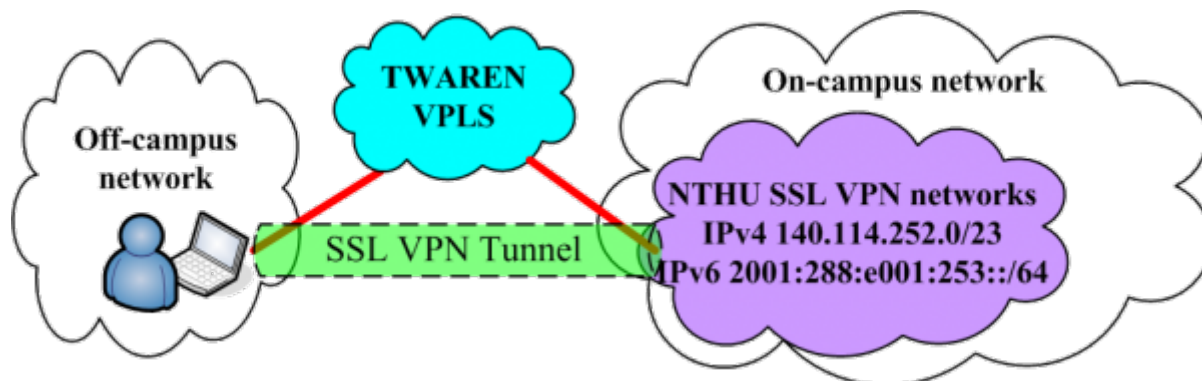

# TWAREN SSL VPN Service Information

The Center has applied for [SSL-VPN](#) from the [Taiwan Advanced Research and Education Network \(TWAREN\)](#) to allow the University's faculty, staff and students to connect over [VPN](#) while off campus (at home, on a business trip, or out of the country) as if they were on campus. This allows them to use network resources and services (such as electronic journals, school-licensed software download, sending emails, etc.) only available to University IP addresses (or situations where there is limited access due to authorization restriction, information security management, or other reasons). The trial period began on March 5, 2009. Please read the following instructions before use. For any questions regarding how to use the service, please [contact](#) us. Thank you.

- Note
  - 1. The IPs used by this service are part of the Center's network [IPv4 140.114.252.0/23](#) and [IPv6 2001:288:e001:253::/64](#).
  - 2. The network resources and services provided by each department may be limited to that department's IP (e.g., SMTP mail service). For problems of this type, we recommend using the [Internet Service provided](#) by the Center.

## Target Users

- For users who are **faculty, staff or students of NTHU** and who have a [campus wireless LAN account](#) from the Center. (The wireless account is used for authentication; and may not use the wireless network). Users having both criteria can start to use this service.
- Account Example [username@wlan.nthu.edu.tw](#)
- [Apply for a Campus Wireless LAN Account](#)
- [Campus Wireless LAN Account Status Enquiry](#)