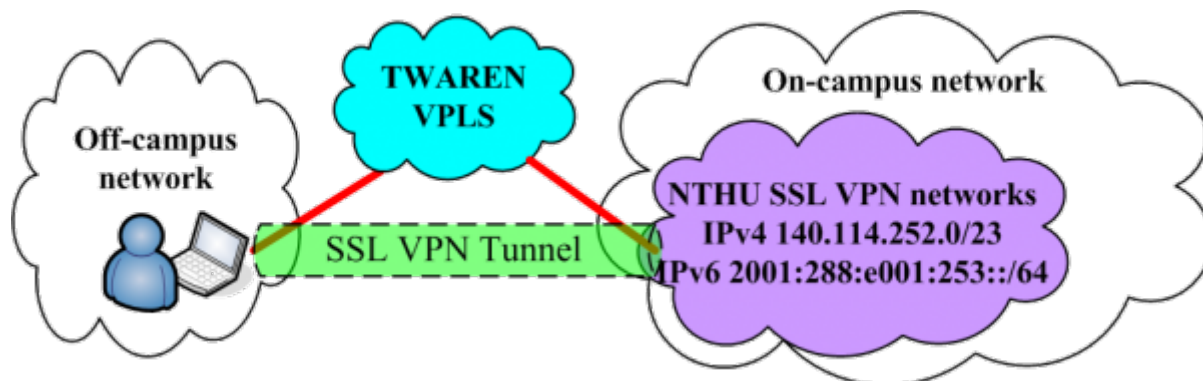

TWAREN SSL VPN Service Information

The Center has applied for [SSL-VPN](#) from the [Taiwan Advanced Research and Education Network \(TWAREN\)](#) to allow the University's faculty, staff and students to connect over [VPN](#) while off campus (at home, on a business trip, or out of the country) as if they were on campus. This allows them to use network resources and services (such as electronic journals, school-licensed software download, sending emails, etc.) only available to University IP addresses (or situations where there is limited access due to authorization restriction, information security management, or other reasons). The trial period began on March 5, 2009. Please read the following instructions before use. For any questions regarding how to use the service, please [contact](#) us. Thank you.

- Note
 - 1. The IPs used by this service are part of the Center's network [IPv4 140.114.252.0/23](#) and [IPv6 2001:288:e001:253::/64](#).
 - 2. The network resources and services provided by each department may be limited to that department's IP (e.g., SMTP mail service). For problems of this type, we recommend using the [Internet Service provided](#) by the Center.

Target Users

- For users who are **faculty, staff or students of NTHU** and who have a [campus wireless LAN account](#) from the Center. (The wireless account is used for authentication; and may not use the wireless network). Users having both criteria can start to use this service.
- Account Example [username@wlan.nthu.edu.tw](#)
- [Apply for a Campus Wireless LAN Account](#)
- [Campus Wireless LAN Account Status Enquiry](#)