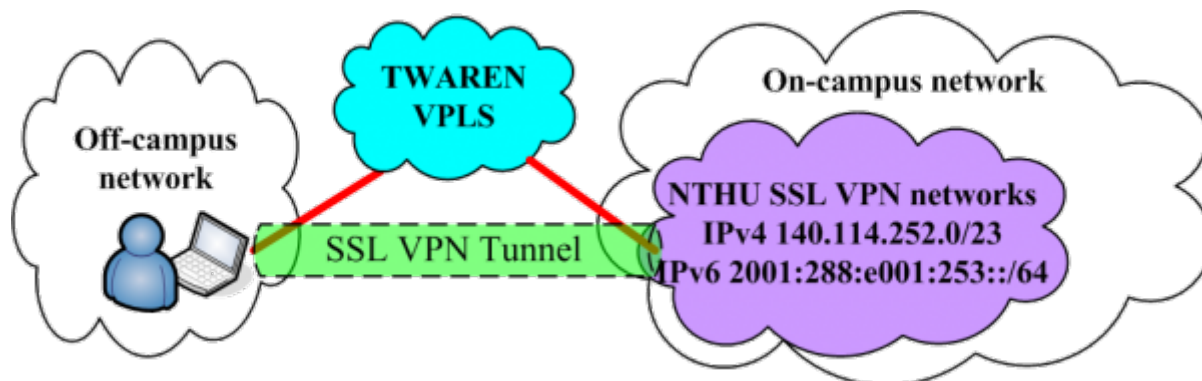

TWAREN SSL VPN Service Information

The Center has applied for [SSL-VPN](#) from the [Taiwan Advanced Research and Education Network \(TWAREN\)](#) to allow the University's faculty, staff and students to connect over [VPN](#) while off campus (at home, on a business trip, or out of the country) as if they were on campus. This allows them to use network resources and services (such as electronic journals, school-licensed software download, sending emails, etc.) only available to University IP addresses (or situations where there is limited access due to authorization restriction, information security management, or other reasons). The trial period began on March 5, 2009. Please read the following instructions before use. For any questions regarding how to use the service, please [contact](#) us. Thank you.

- Note
 - 1. The IPs used by this service are part of the Center's network [IPv4 140.114.252.0/23](#) and [IPv6 2001:288:e001:253::/64](#).
 - 2. The network resources and services provided by each department may be limited to that department's IP (e.g., SMTP mail service). For problems of this type, we recommend using the [Internet Service provided](#) by the Center.

Target Users

- For users who are **faculty, staff or students of NTHU** and who have a [campus wireless LAN account](#) from the Center. (The wireless account is used for authentication; and may not use the wireless network). Users having both criteria can start to use this service.
- Account Example [username@wlan.nthu.edu.tw](#)
- [Apply for a Campus Wireless LAN Account](#)
- [Campus Wireless LAN Account Status Enquiry](#)