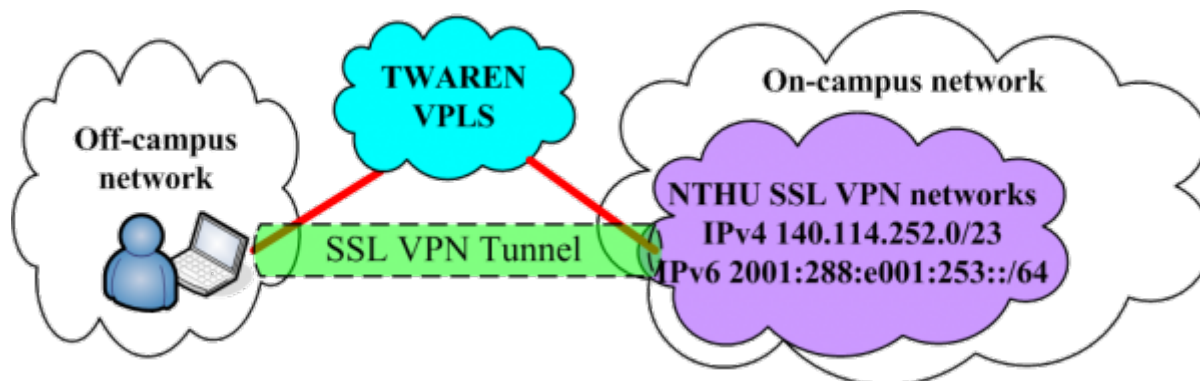

# TWAREN SSL VPN Service Information

The Center has applied for [SSL-VPN](#) from the [Taiwan Advanced Research and Education Network \(TWAREN\)](#) to allow the University's faculty, staff and students to connect over [VPN](#) while off campus (at home, on a business trip, or out of the country) as if they were on campus. This allows them to use network resources and services (such as electronic journals, school-licensed software download, sending emails, etc.) only available to University IP addresses (or situations where there is limited access due to authorization restriction, information security management, or other reasons). The trial period began on March 5, 2009. Please read the following instructions before use. For any questions regarding how to use the service, please [contact](#) us. Thank you.

- Note
  - 1. The IPs used by this service are part of the Center's network [IPv4 140.114.252.0/23](#) and [IPv6 2001:288:e001:253::/64](#).
  - 2. The network resources and services provided by each department may be limited to that department's IP (e.g., SMTP mail service). For problems of this type, we recommend using the [Internet Service provided](#) by the Center.

## Target Users

- For users who are **faculty, staff or students of NTHU** and who have a [campus wireless LAN account](#) from the Center. (The wireless account is used for authentication; and may not use the wireless network). Users having both criteria can start to use this service.
- Account Example [username@wlan.nthu.edu.tw](#)
- [Apply for a Campus Wireless LAN Account](#)
- [Campus Wireless LAN Account Status Enquiry](#)