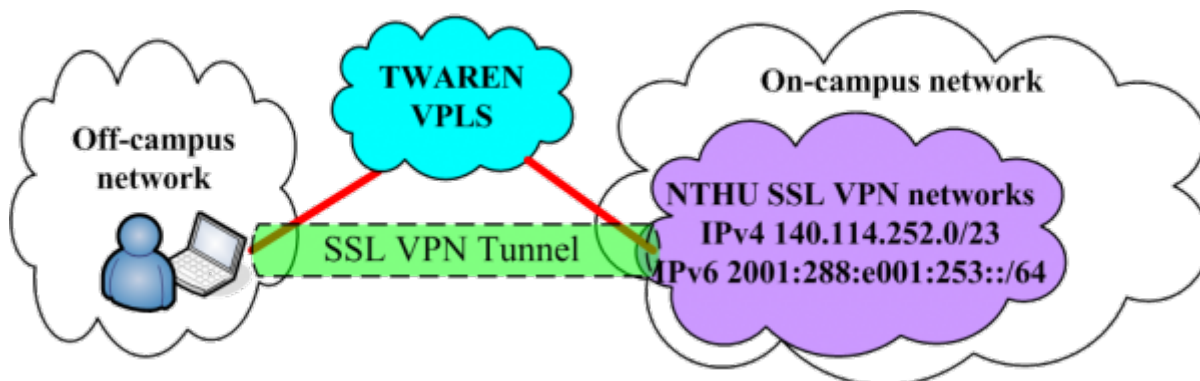

TWAREN SSL VPN Service Information

The Center has applied for [SSL-VPN](#) from the [Taiwan Advanced Research and Education Network \(TWAREN\)](#) to allow the University's faculty, staff and students to connect over [VPN](#) while off campus (at home, on a business trip, or out of the country) as if they were on campus. This allows them to use network resources and services (such as electronic journals, school-licensed software download, sending emails, etc.) only available to University IP addresses (or situations where there is limited access due to authorization restriction, information security management, or other reasons). The trial period began on March 5, 2009. Please read the following instructions before use. For any questions regarding how to use the service, please [contact](#) us. Thank you.

- Note
 - 1. The IPs used by this service are part of the Center's network [IPv4 140.114.252.0/23](#) and [IPv6 2001:288:e001:253::/64](#).
 - 2. The network resources and services provided by each department may be limited to that department's IP (e.g., SMTP mail service). For problems of this type, we recommend using the [Internet Service provided](#) by the Center.

Target Users

- For users who are **faculty, staff or students of NTHU** and who have a [campus wireless LAN account](#) from the Center. (The wireless account is used for authentication; and may not use the wireless network). Users having both criteria can start to use this service.
- Account Example [username@wlan.nthu.edu.tw](#)
- [Apply for a Campus Wireless LAN Account](#)
- [Campus Wireless LAN Account Status Enquiry](#)